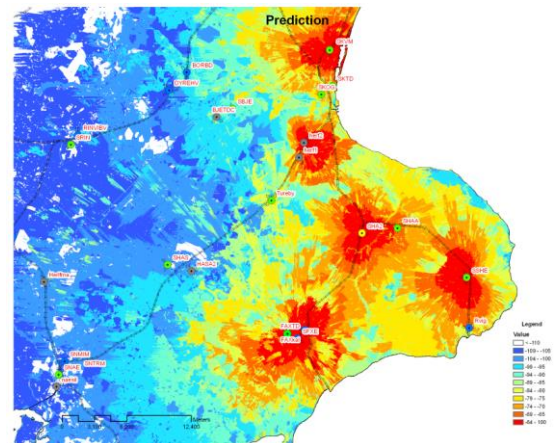

Business value:

Cellular Expert software facilitated the process of initial network planning and implementation. The company saved time and could start implementing network instantly and efficiently. The company still develops Flash OFDM network and provides related services.

Customer Testimonial

“Cellular Expert brings our company a set of various benefits. It is a very flexible product due to the capabilities of ArcGIS platform. By using the profile tool, we have been able to determine Line of sight conditions without driving to the customers, which saves us a lot of valuable time. Cellular Expert coverage predictions help us placing new sites in the most efficient way. Besides that, it has been a great help to achieve more accurate predictions in specific areas by importing drive test data to the system and optimizing HATA models. Moreover, Cellular Expert is very powerful tool: we are only using a small part of it and every day we discover new features. And last, but not the least, when we have problems using the software specialists from Cellular Expert company provide us with a unique support with practically no waiting time.” (Jorgen Nielsen, ButlerNetworks)

Find more case studies on <http://www.cellular-expert.com/casestudies>