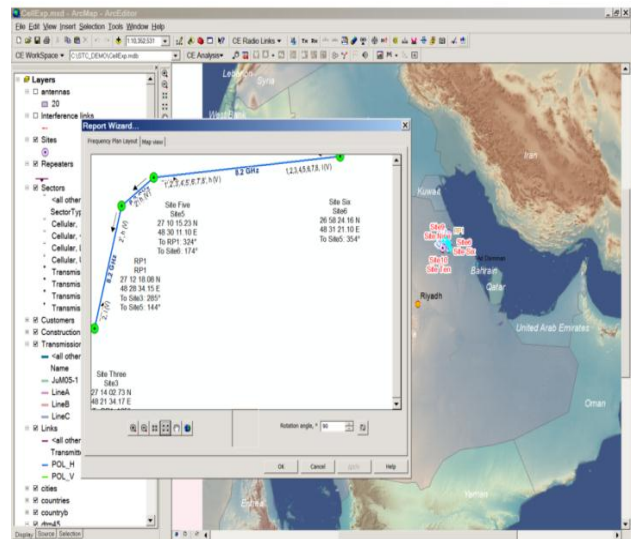

### Project scope

Cellular Expert software is used for transmission network planning. During the implementation project the following tasks have been accomplished:

- ✓ Staff training
- ✓ Database creation
- ✓ Interface to pathloss software creation
- ✓ Software customization, development of antenna optimization toolbox