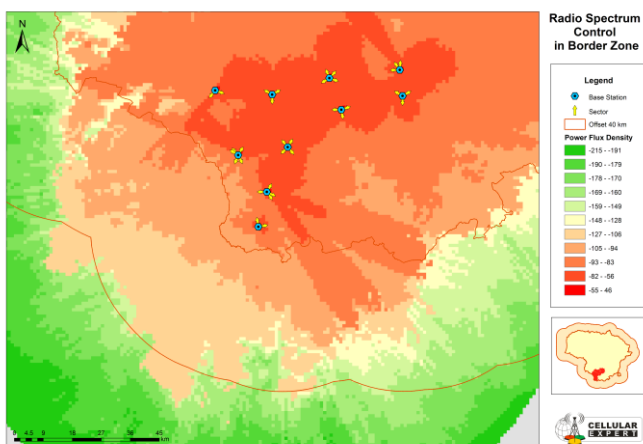

The following tasks have been accomplished during the project time: