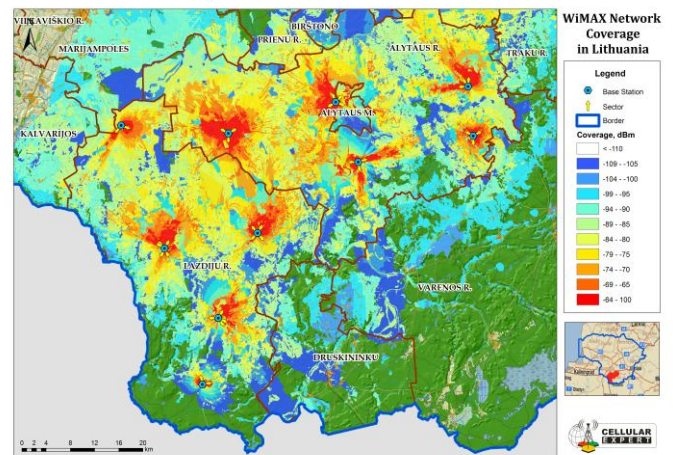

Project scope

The main purpose of the project was to design fixed WiMAX network in Alytus, Lazdijai towns and surrounding areas as well as to estimate costs of building the network. Neltės tinklas has outsourced network planning tasks to HMIT-BALTIC specialists, which were responsible for generating network deployment scenarios.