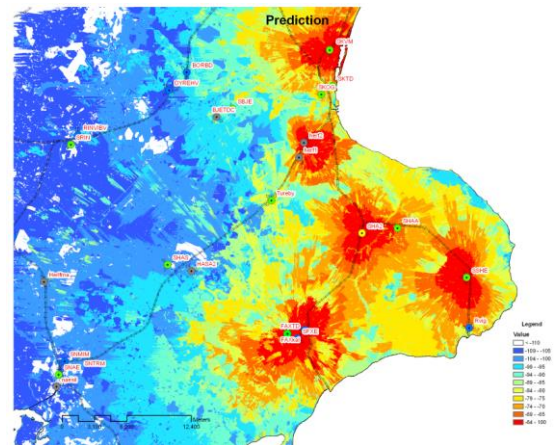

Business value:

Cellular Expert software facilitated the process of initial network planning and implementation. The company saved time and could start implementing network instantly and efficiently. The company still develops Flash OFDM network and provides related services.

Customer Testimonial

“Cellular Expert brings our company a set of various benefits. It is a very flexible product due to the capabilities of ArcGIS platform. By using the profile tool, we have been able to determine Line of sight conditions without driving to the customers, which saves us a lot of valuable time. Cellular Expert coverage predictions help us placing new sites in the most efficient way. Besides that, it has been a great help to achieve more accurate predictions in specific areas by importing drive test data to the system and optimizing HATA models. Moreover, Cellular Expert is very powerful tool: we are only using a small part of it and every day we discover new features. And last, but not the least, when we have problems using the software specialists from Cellular Expert company provide us with a unique support with practically no waiting time.” (Jorgen Nielsen, ButlerNetworks)

Find more case studies on <http://www.cellular-expert.com/casestudies>