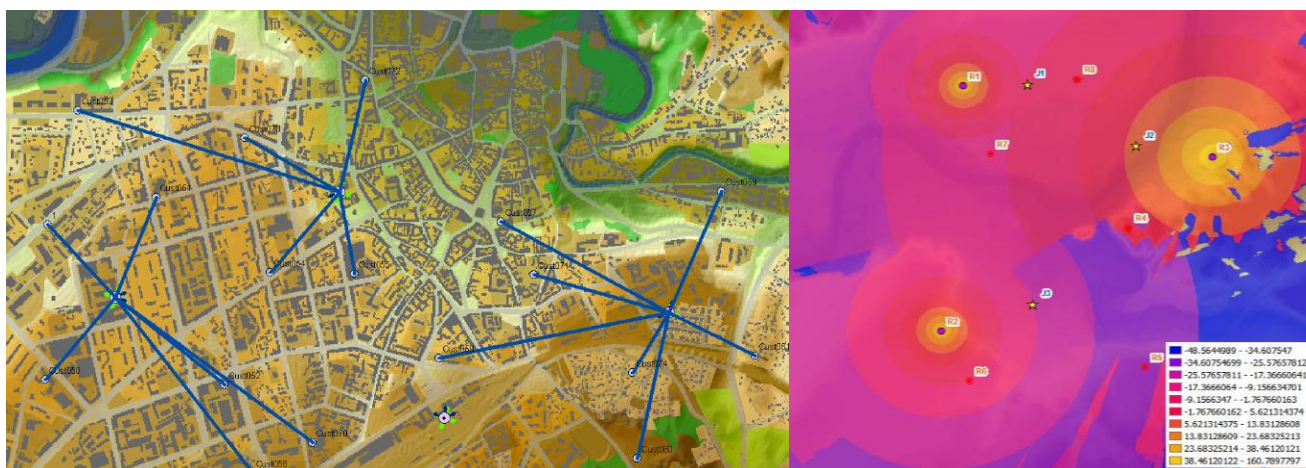

## Cellular Expert at Military and Intelligence organizations

To secure reliable mobile communications is one of the most important tasks for defense organizations. Besides, most often these companies implement on-the-fly and short-term projects, so any decision should be taken very fast and precisely. Therefore, defense organizations should always consider effective wireless network planning tool. Cellular Expert is the best choice in this case. It provides means for planning network very fast, precisely and solves very specific tasks taking into consideration 3D geographical data (terrain, clutter, and obstacles such as mountains, trees, buildings, etc.) Our defense clients worldwide use Cellular Expert to assess link performance and availability for point-to-point and point-to-multipoint connections. They also analyze optical and radio visibility and network coverage. Defense clients always need tools for fast planning and deployment, so according to customers' need Automatic Frequency Planning (AFP) for point-to-point networks has been developed as well as tools for optimal site location.